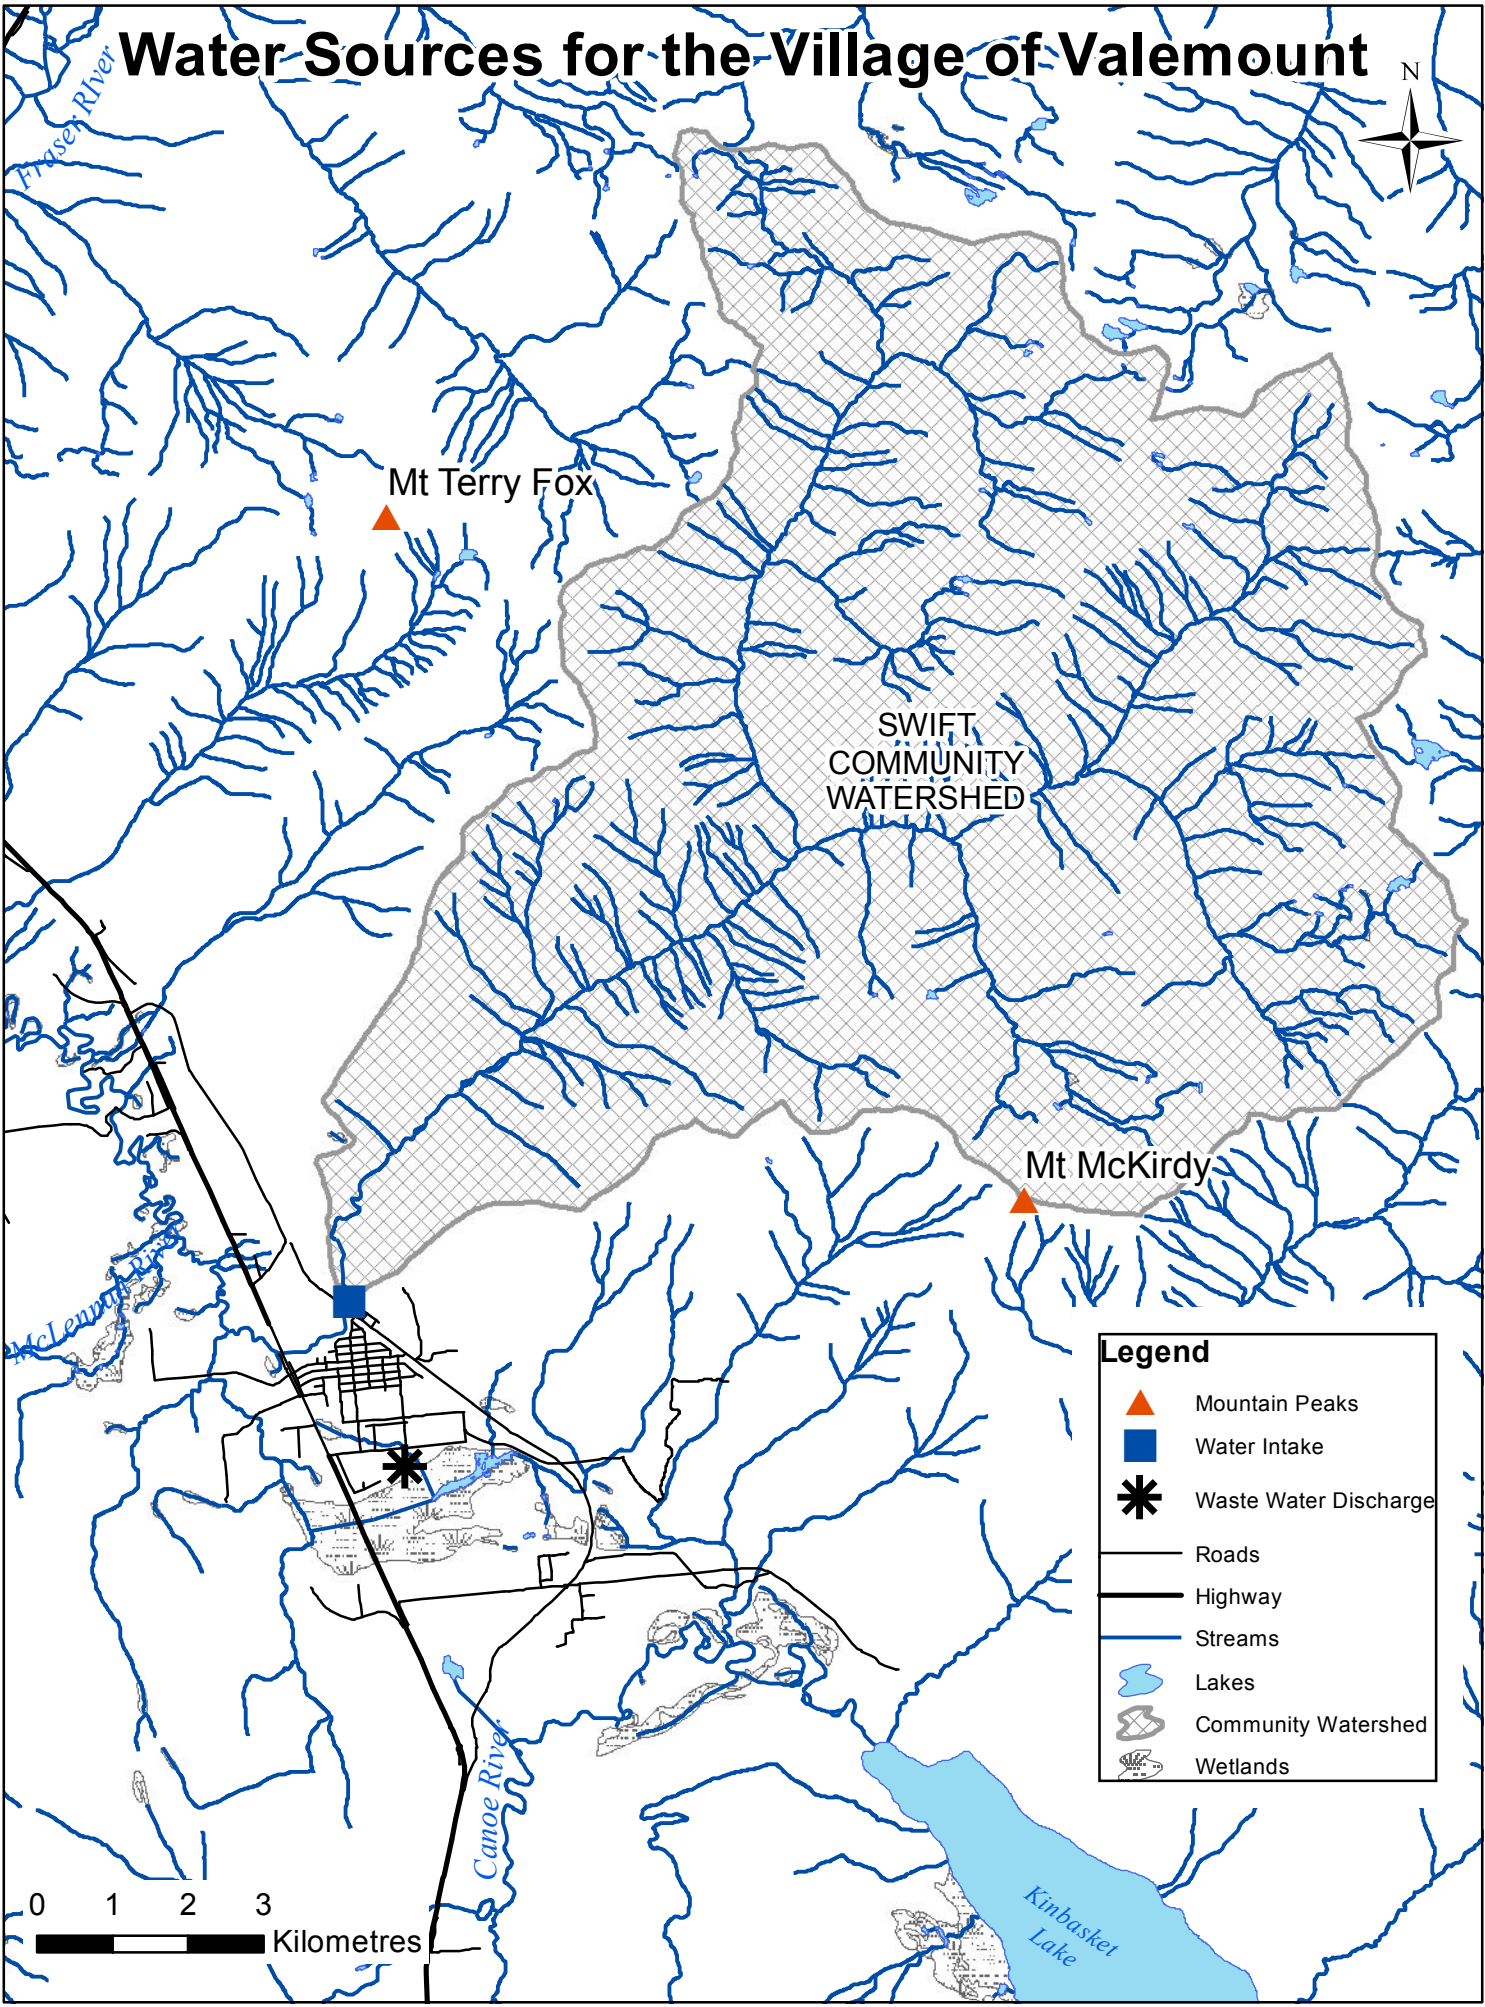

Water Sources for the Village of Valemount

Mt Terry Fox

SWIFT
COMMUNITY
WATERSHED

Mt McKirdy

Legend

- ▲ Mountain Peaks
- Water Intake
- ✱ Waste Water Discharge
- Roads
- Highway
- Streams
- ☁ Lakes
- ▨ Community Watershed
- ☪ Wetlands

0 1 2 3
Kilometres

Kinbasket
Lake