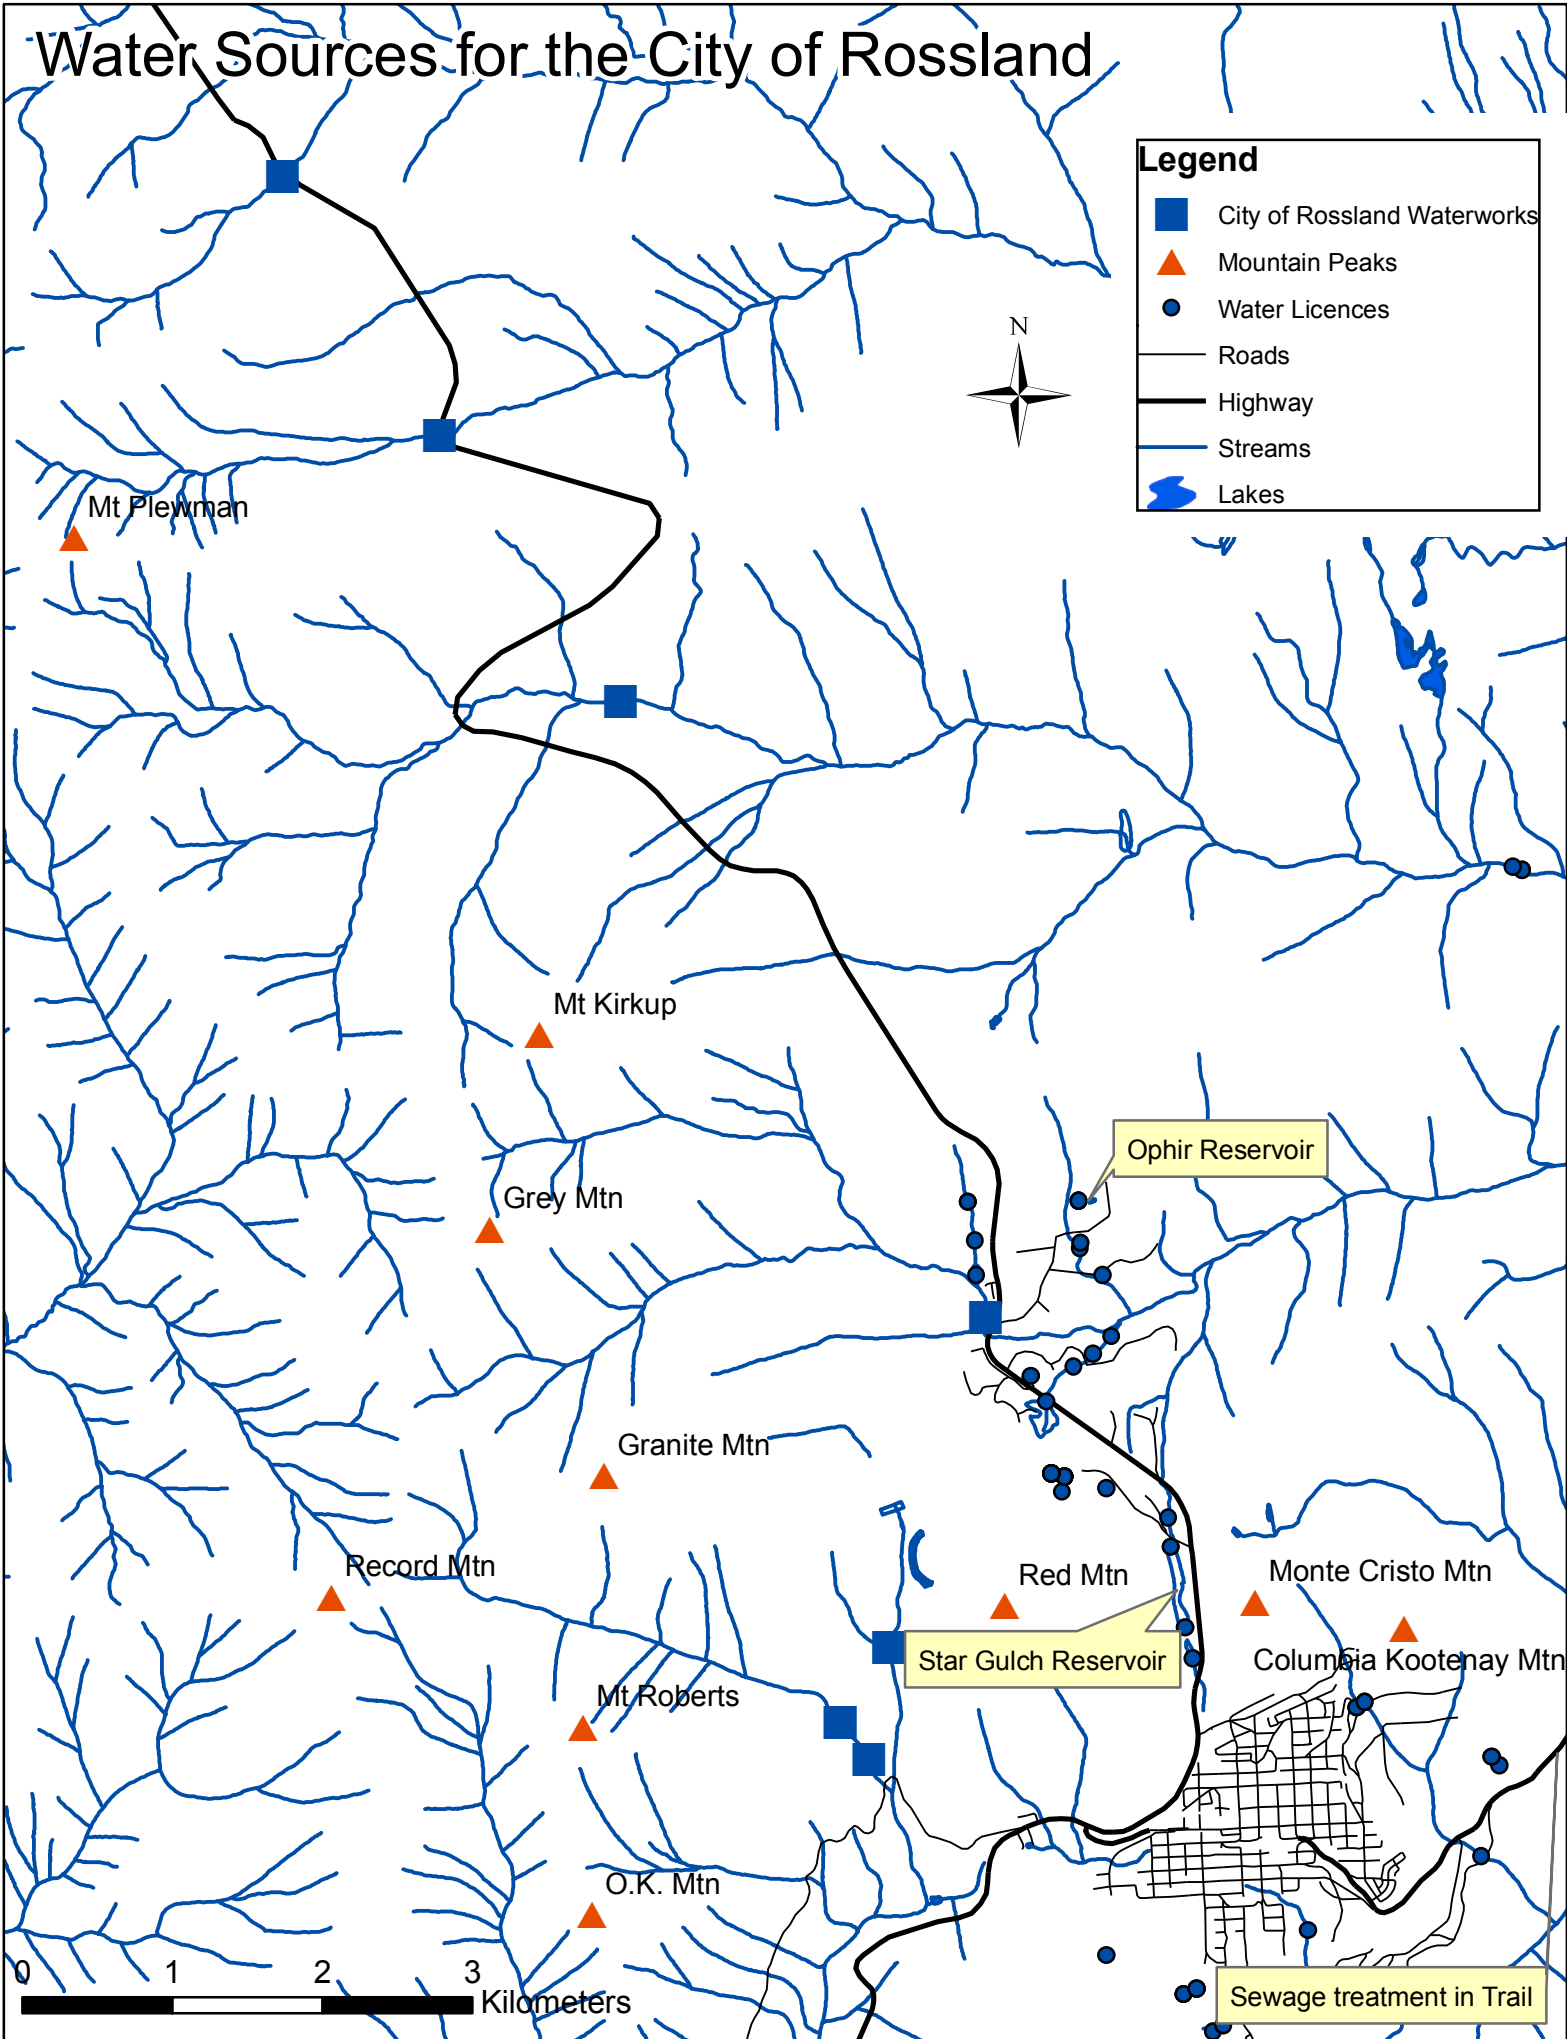

Water Sources for the City of Rossland

Legend

- City of Rossland Waterworks
- Mountain Peaks
- Water Licences
- Roads
- Highway
- Streams
- Lakes

0 1 2 3 Kilometers

Ophir Reservoir

Star Gulch Reservoir

Sewage treatment in Trail