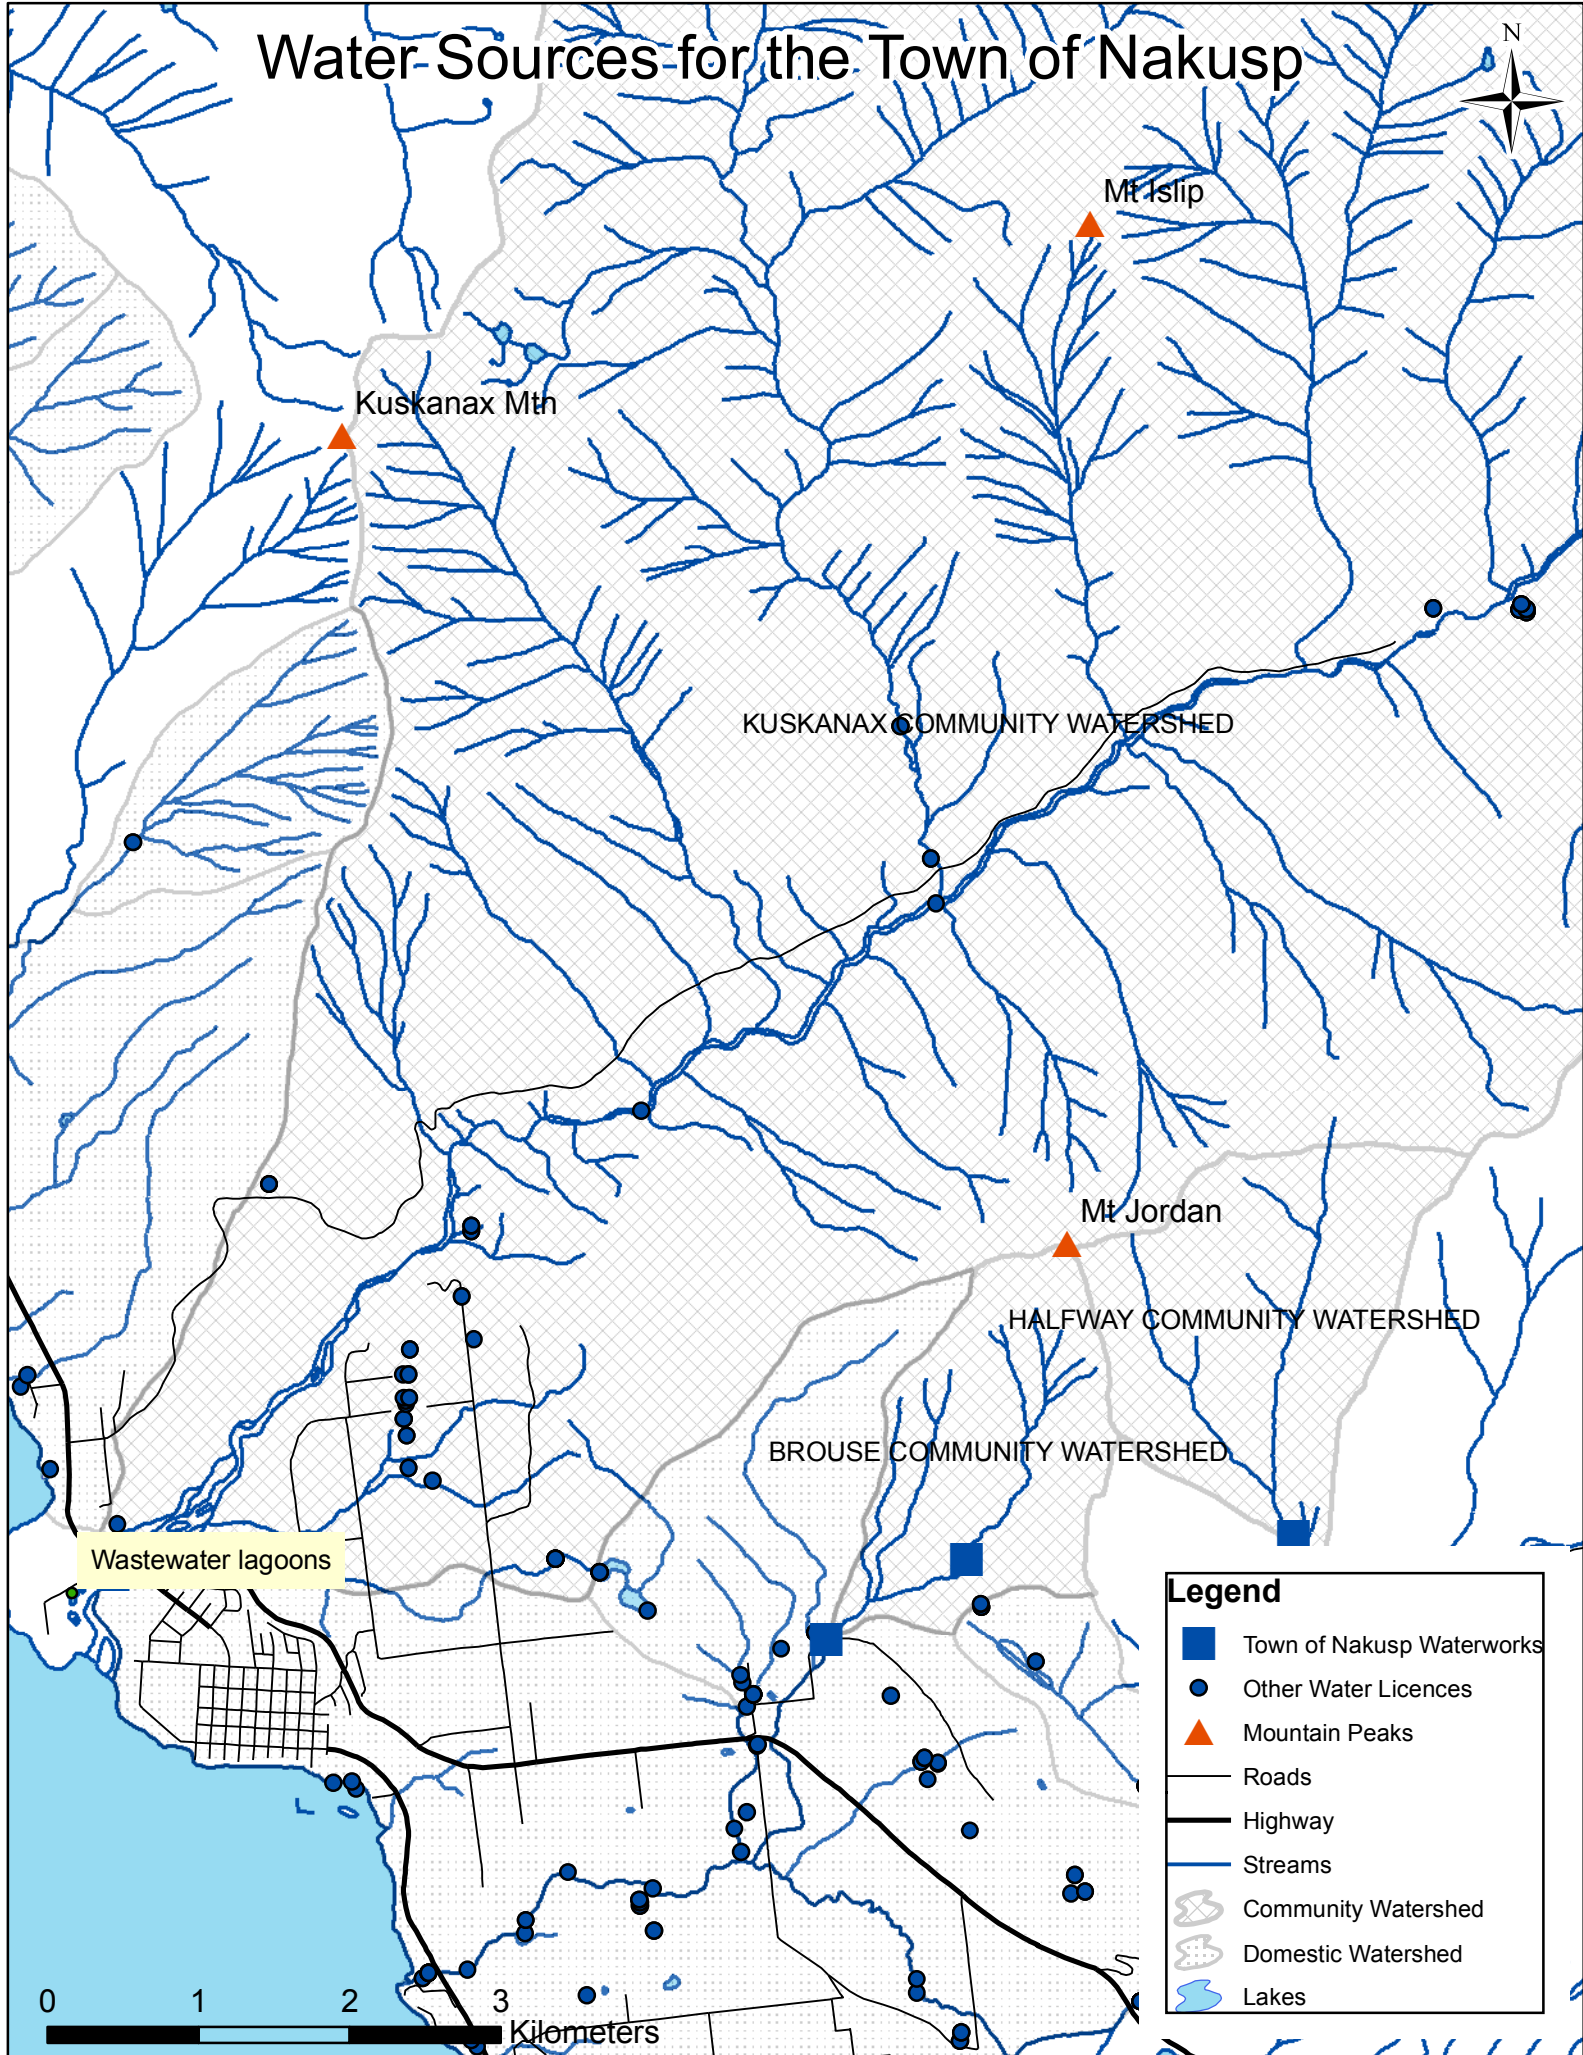

Water Sources for the Town of Nakusp

Mt Islip

Kuskanax Mtn

KUSKANAX COMMUNITY WATERSHED

Mt Jordan

HALFWAY COMMUNITY WATERSHED

BROUSE COMMUNITY WATERSHED

Wastewater lagoons

Legend

-  Town of Nakusp Waterworks
-  Other Water Licences
-  Mountain Peaks
-  Roads
-  Highway
-  Streams
-  Community Watershed
-  Domestic Watershed
-  Lakes

0 1 2 3 Kilometers