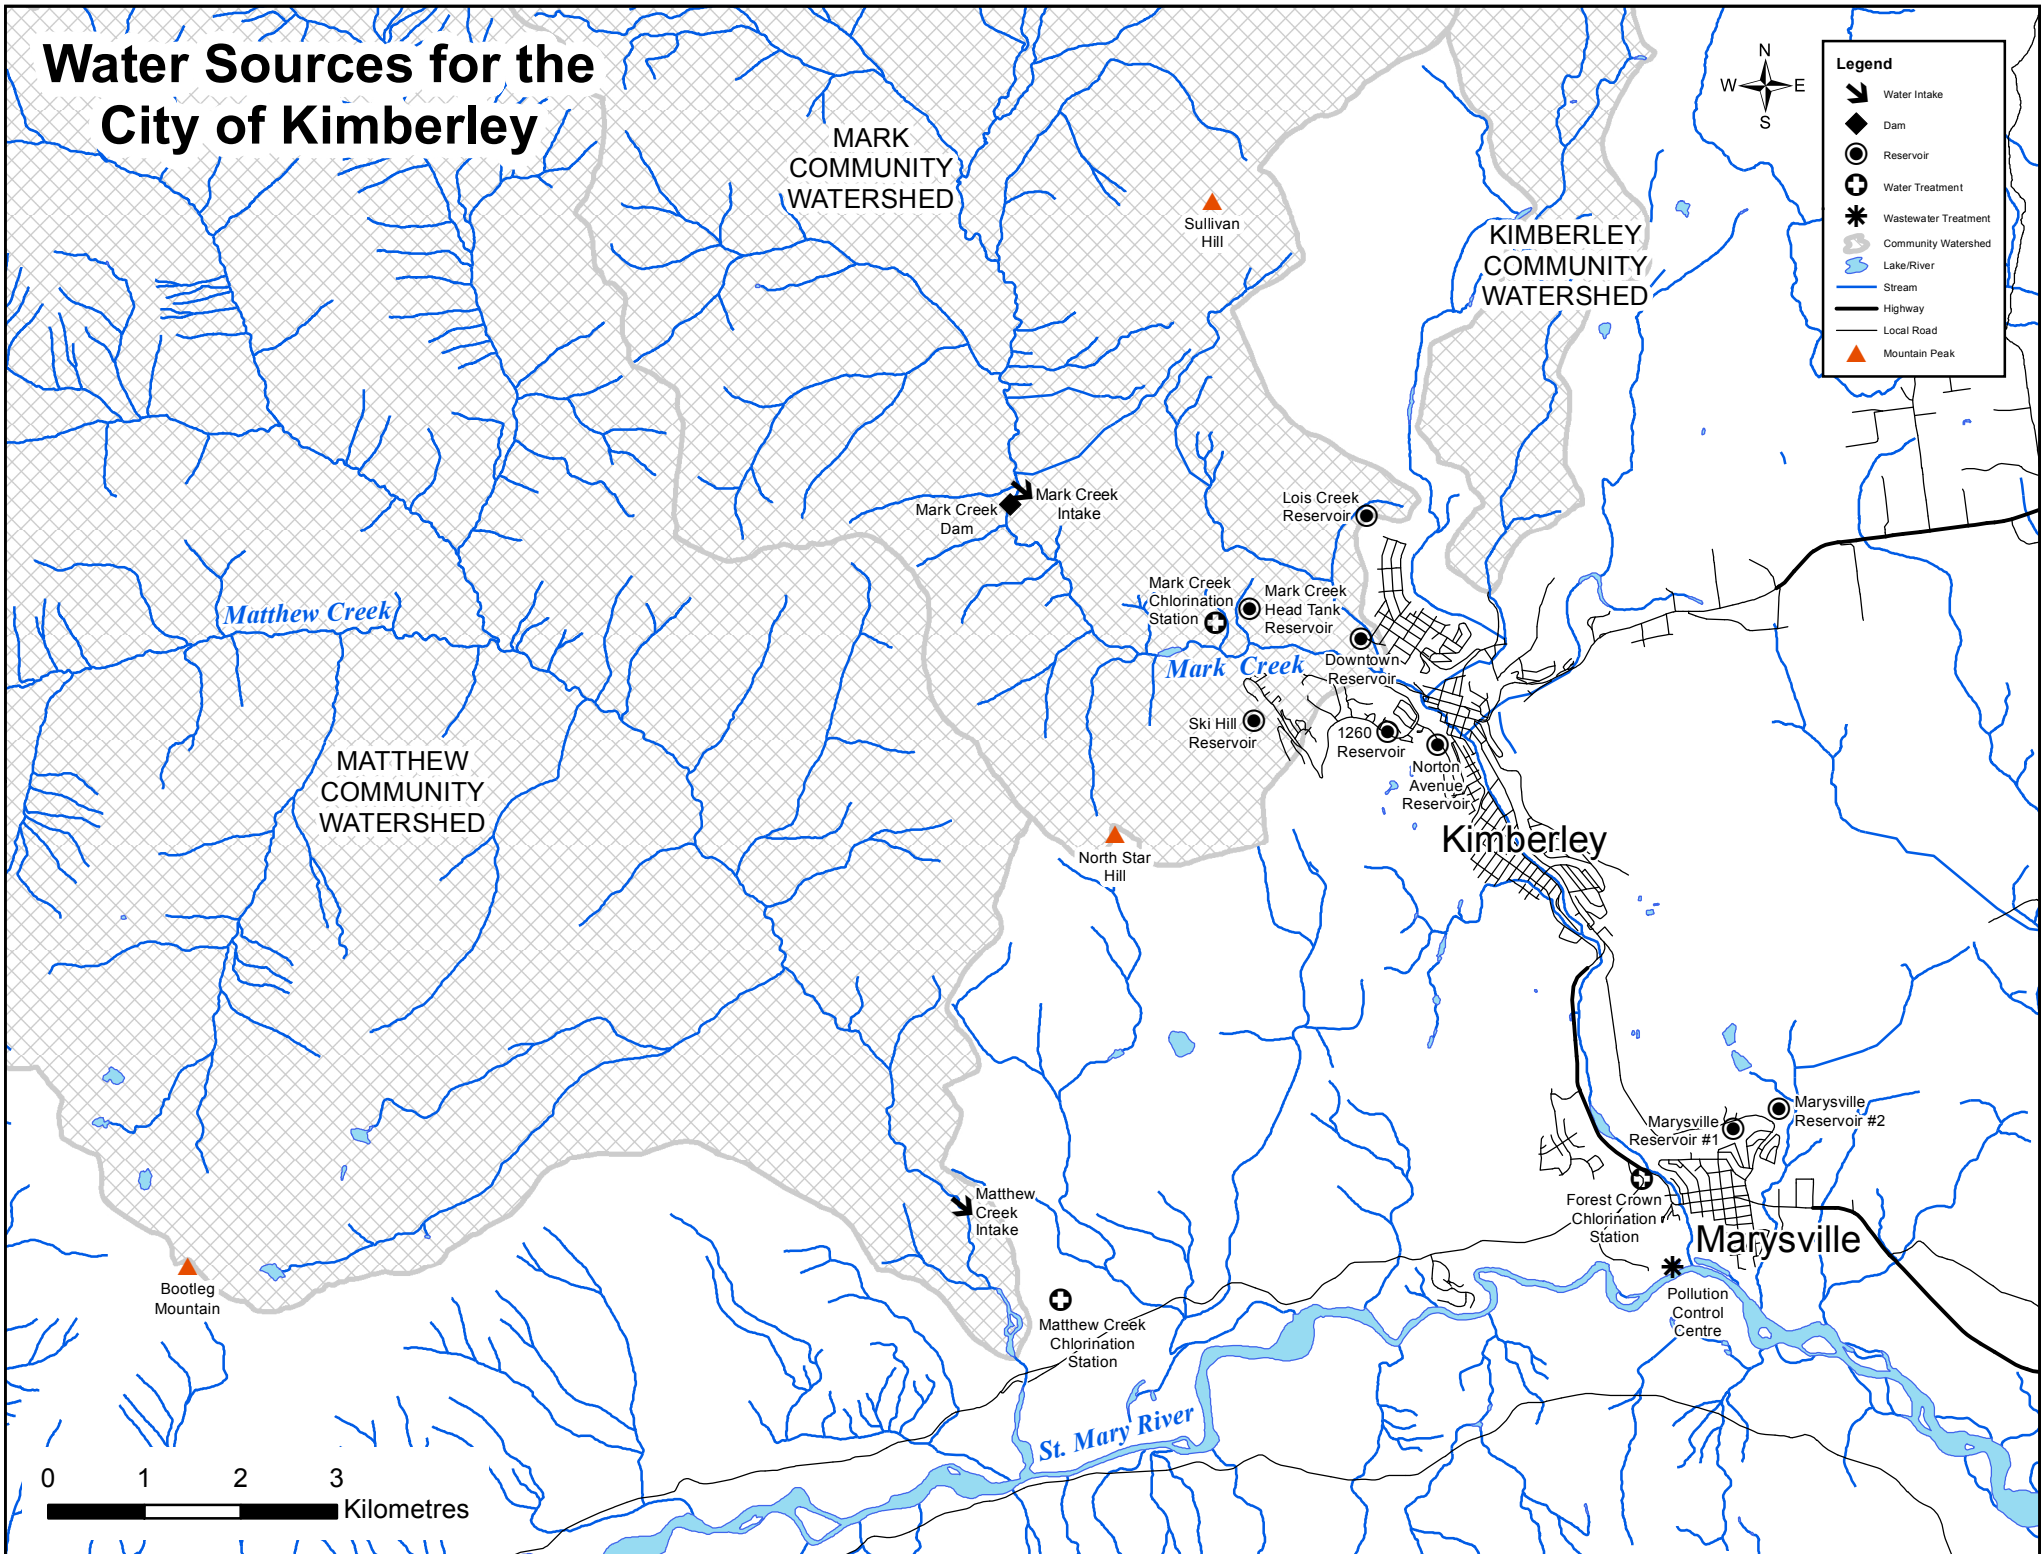

Water Sources for the City of Kimberley

0 1 2 3
Kilometres