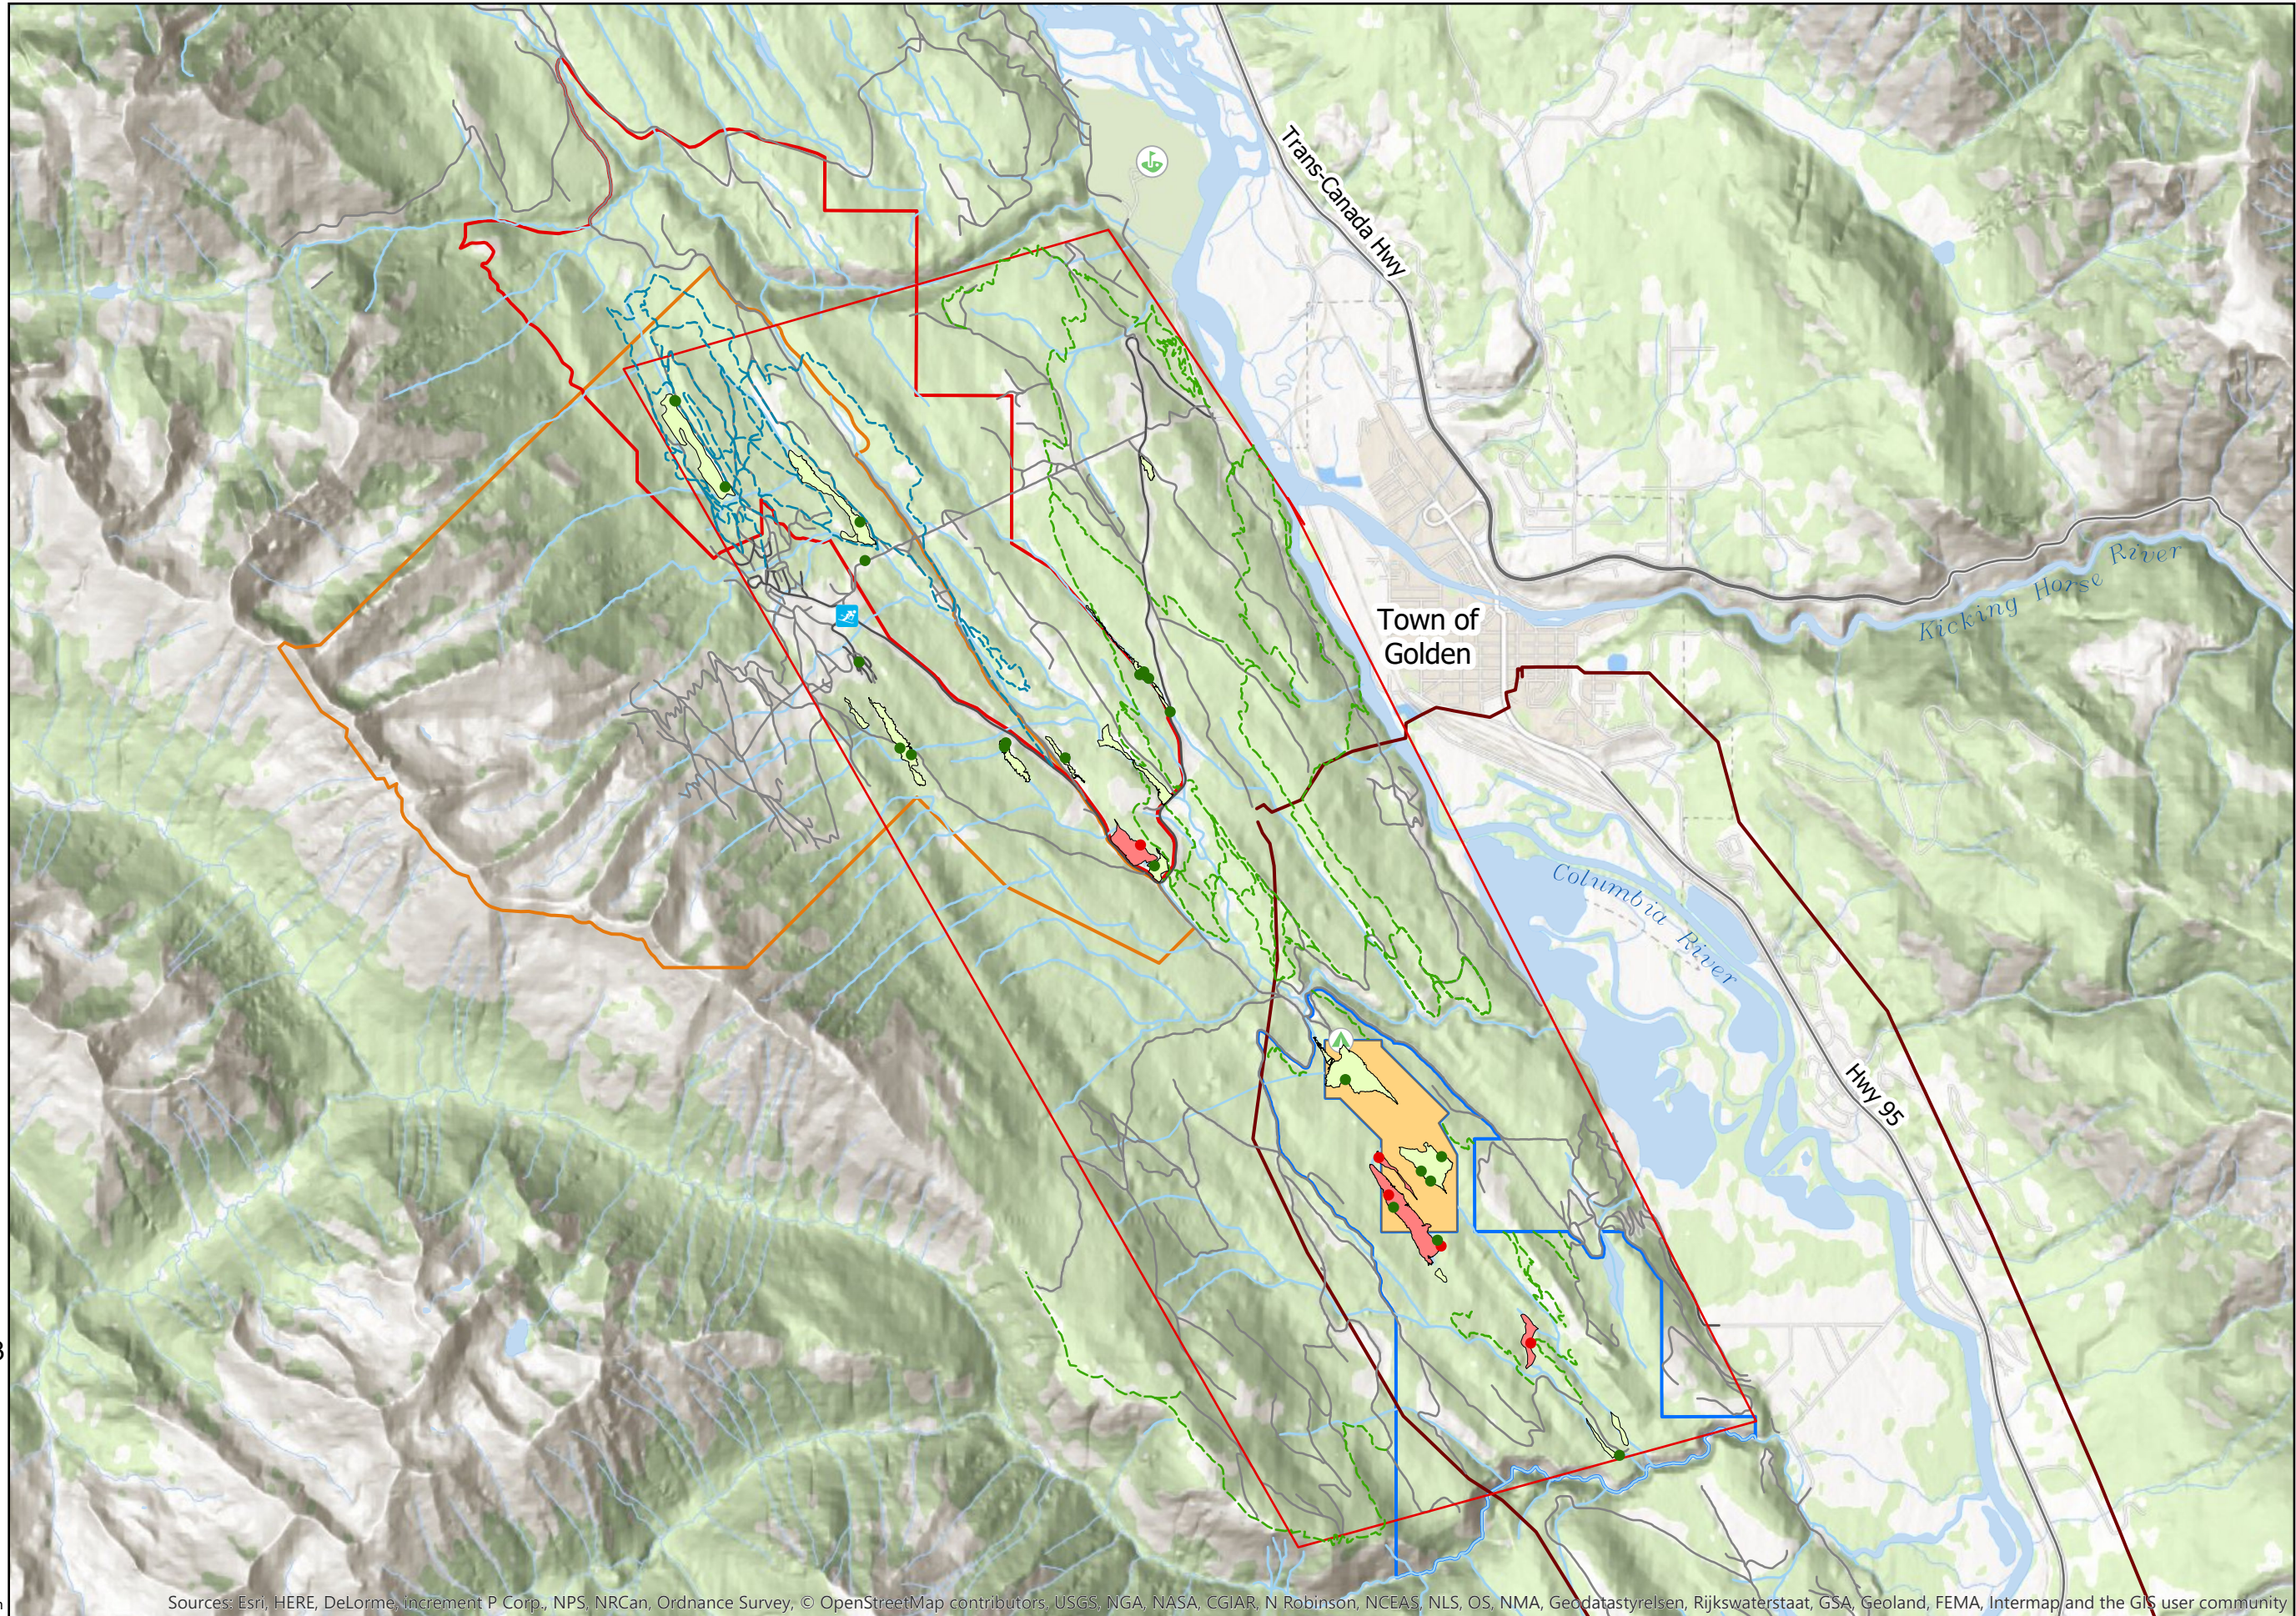

# Beaver Wetlands - Columbia River West Bench 2018

**Legend**

- Study Area
- ~ Streams
- Transmission Line

**Beaver Lodge Details**

- Active
- Inactive

**Wetlands**

- Active Beaver Colony
- Inactive Beaver Colony

**Roads**

- Paved
- Gravel

**Recreation Sites**

- Dawn Mountain Nordic Ski Area
- Kicking Horse Mountain Resort
- Moonraker Mountain Bike Area
- Dawn Mountain Nordic Ski Trails
- Moonraker Mountain Bike Trails
- Ⓞ Golden Golf & Country Club
- Ⓞ Cedar Lake Recreation Site

**Kilometers**

0 1 2 3

wildsight

Columbia Basin **trust**

Prepared by: Katie Erickson  
Selkirk Geospatial Research Center  
Data sources: DataBC, Wildsight-Golden

Sources: Esri, HERE, DeLorme, increment P Corp., NPS, NRCAN, Ordnance Survey, © OpenStreetMap contributors, USGS, NGA, NASA, CGIAR, N Robinson, NCEAS, NLS, OS, NMA, Geodatastyrelsen, Rijkswaterstaat, GSA, Geoland, FEMA, Intermap and the GIS user community