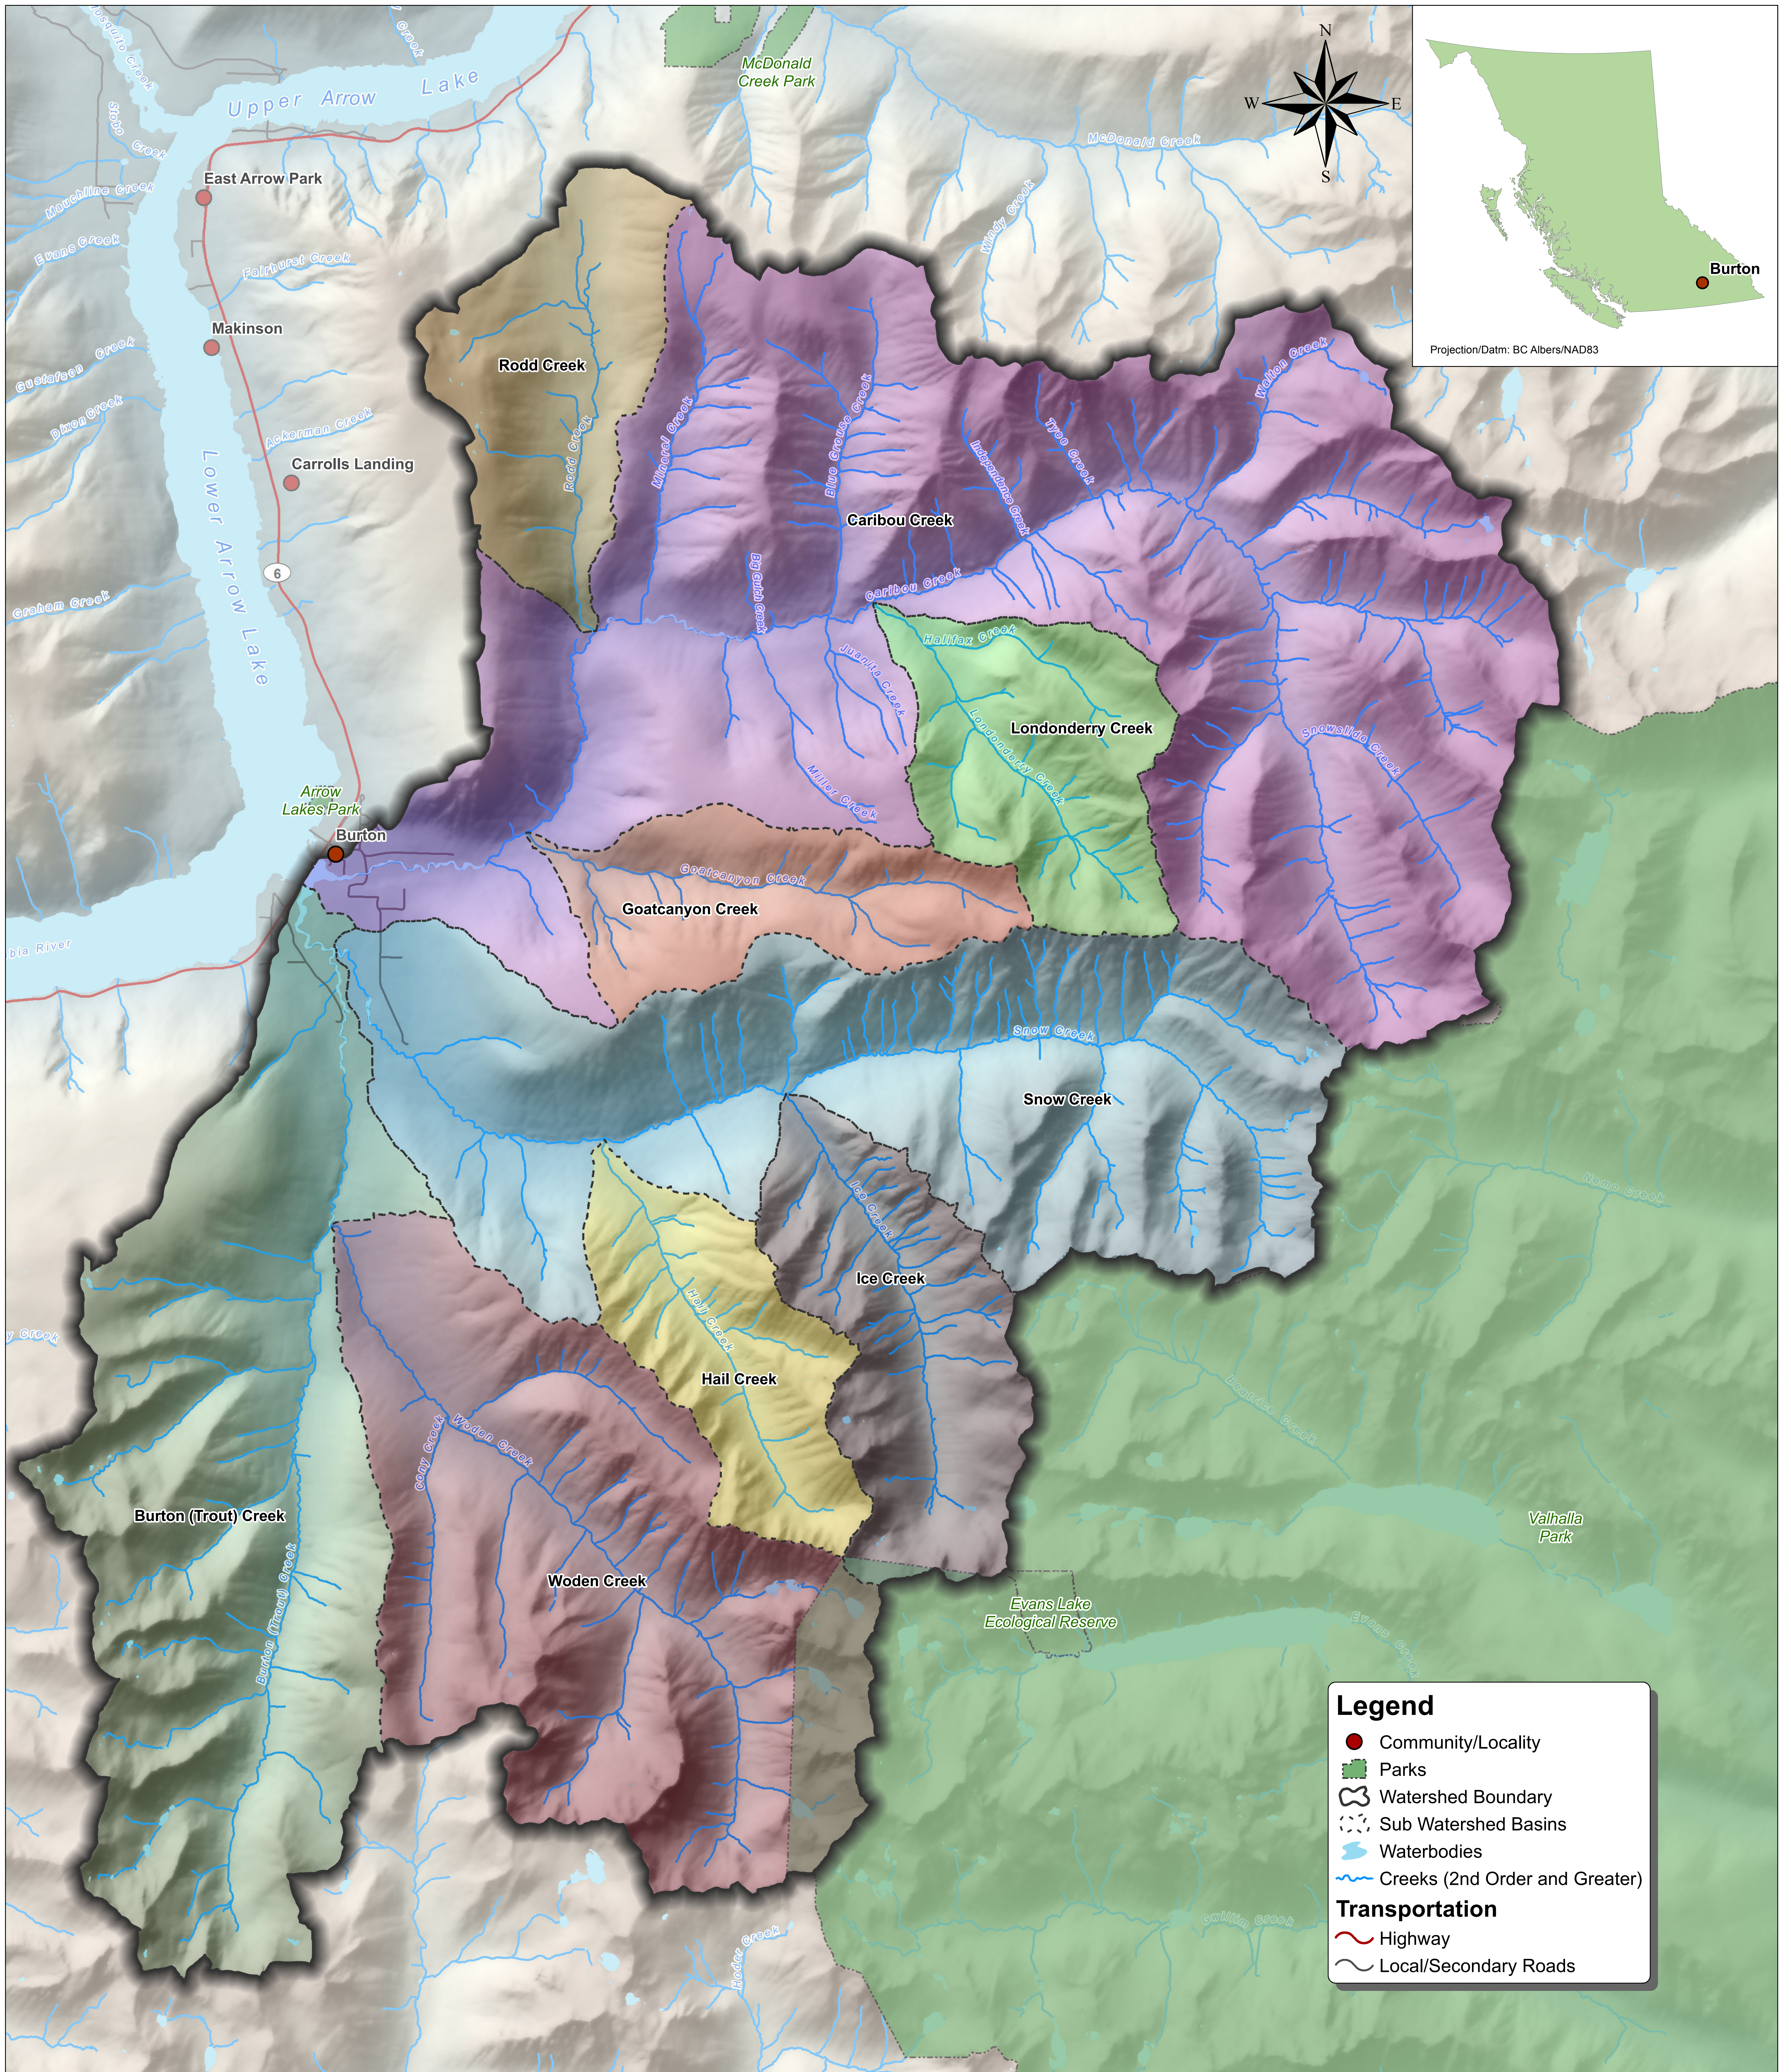

Burton and Caribou Creek Watersheds

Legend

- Community/Locality
- Parks
- Watershed Boundary
- Sub Watershed Basins
- Waterbodies
- Creeks (2nd Order and Greater)

Transportation

- Highway
- Local/Secondary Roads

Prepared for Arrow Lakes Environmental Stewardship Society