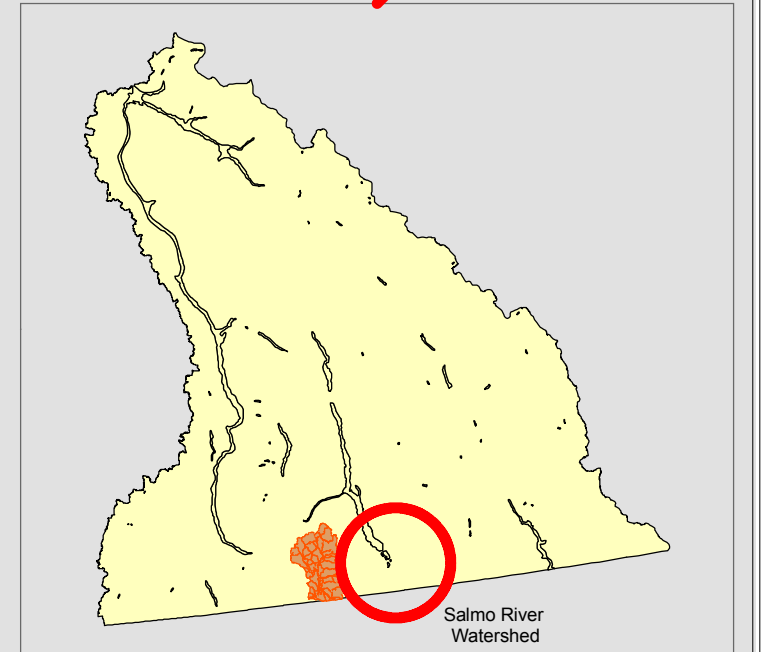

# THE SALMO RIVER WATERSHED

— streams  
Watershed Units

Produced by: Mark Bennett  
January 15, 2009